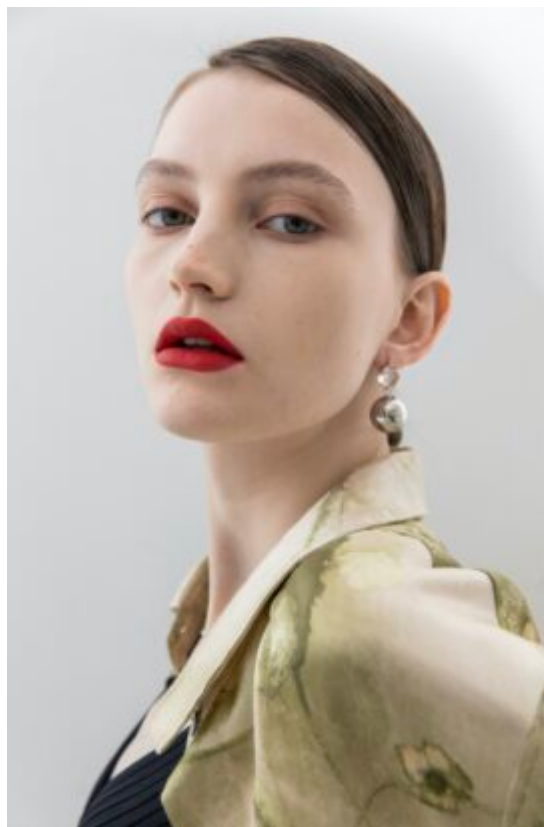

TRUE MODELS

Kira Sanaikina

175 | 69 / 58 / 89 / 39 | Dark Blond / Blue Green

TRUE MODELS

Kira Sanaikina

175 | 69 / 58 / 89 / 39 | Dark Blond / Blue Green

TRUE MODELS

Kira Sanaikina

175 | 69 / 58 / 89 / 39 | Dark Blond / Blue Green

TRUE MODELS

Kira Sanaikina

175 | 69 / 58 / 89 / 39 | Dark Blond / Blue Green

TRUE MODELS