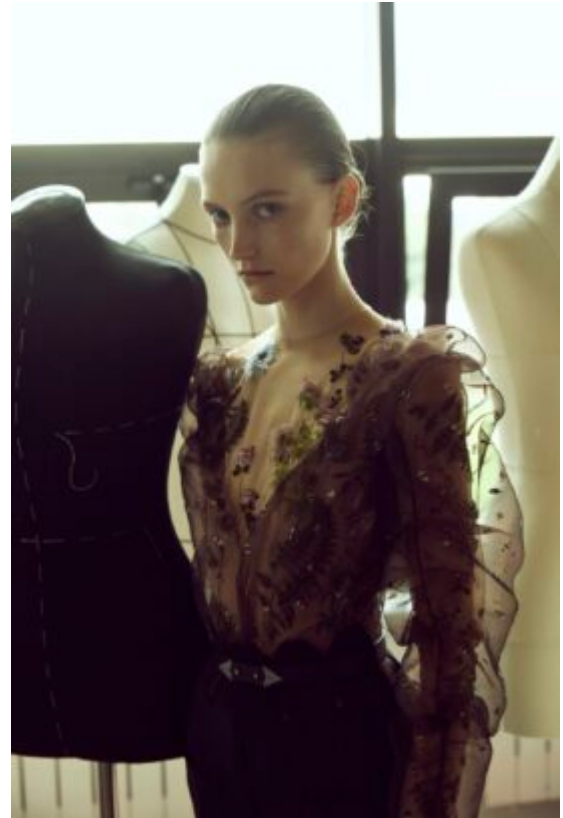

TRUE MODELS

Kira Sanaikina

175 | 69 / 58 / 89 / 39 | Dark Blond / Blue Green

TRUE MODELS

Kira Sanaikina

175 | 69 / 58 / 89 / 39 | Dark Blond / Blue Green

TRUE MODELS

Kira Sanaikina

175 | 69 / 58 / 89 / 39 | Dark Blond / Blue Green

TRUE MODELS

Kira Sanaikina

175 | 69 / 58 / 89 / 39 | Dark Blond / Blue Green

TRUE MODELS