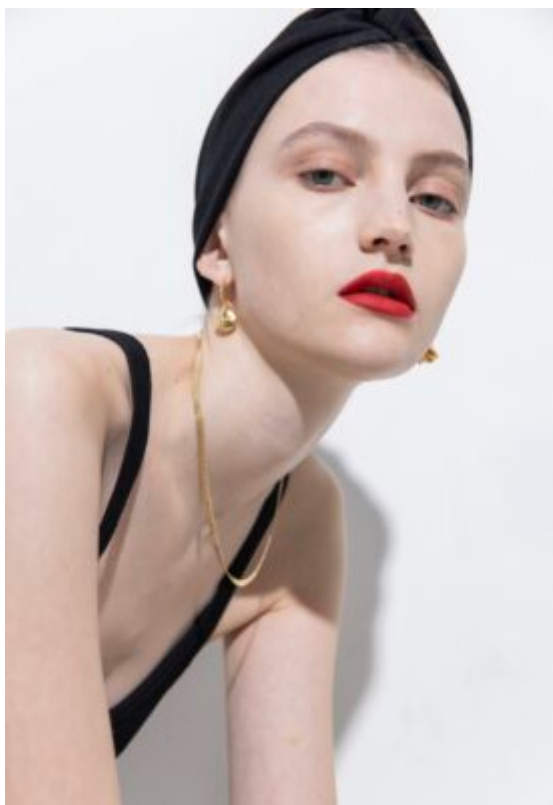

TRUE MODELS

Kira Sanaikina

175 | 69 / 58 / 89 / 39 | Dark Blond / Blue Green

TRUE MODELS

Kira Sanaikina

175 | 69 / 58 / 89 / 39 | Dark Blond / Blue Green

TRUE MODELS

Kira Sanaikina

175 | 69 / 58 / 89 / 39 | Dark Blond / Blue Green

TRUE MODELS

Kira Sanaikina

175 | 69 / 58 / 89 / 39 | Dark Blond / Blue Green

TRUE MODELS